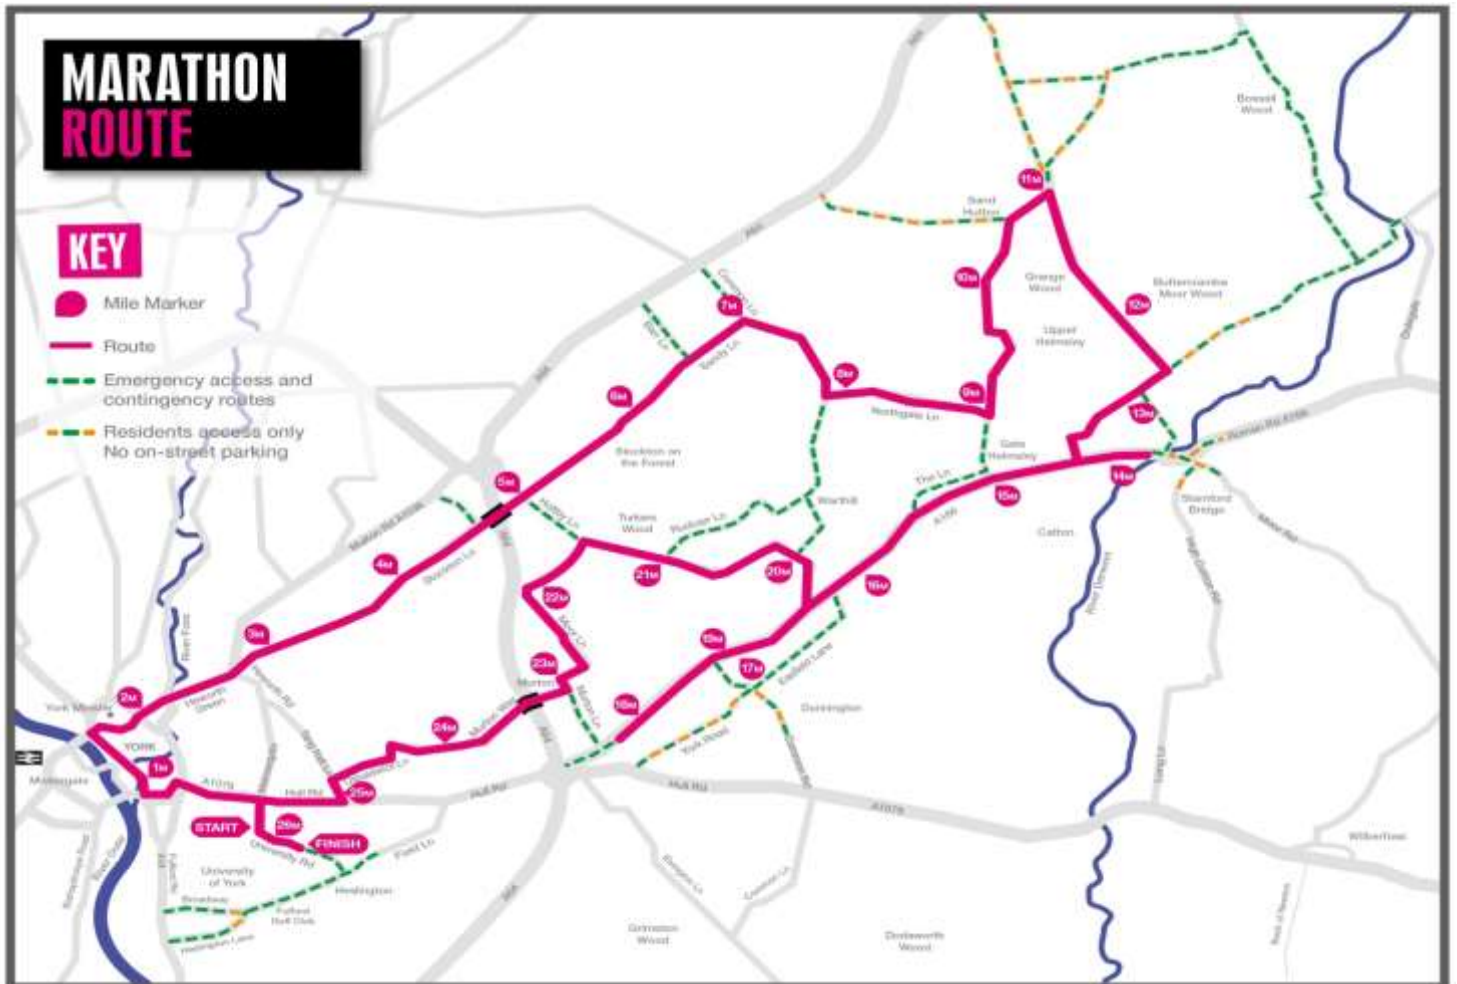

As you may recall, we have previously distributed two copies of the road closure poster each year (one in August and one around two weeks before the event). With the event now well established, we will only be circulating the road closure poster in one distribution approximately three weeks before event day. Detailed information is available online and the team are always happy to help with any specific access enquiries.

The 2016 event takes place on Sunday 9<sup>th</sup> October with some road closures and parking suspensions in place on Saturday 8<sup>th</sup> October. Please see the route map overleaf and visit [www.theyorkshiremarathon.com](http://www.theyorkshiremarathon.com) for specific road closure information and timings.

Tristan Batley-Kyle  
Email: [info@runforall.com](mailto:info@runforall.com)

**Approximate Road Closure Timings:**  
**Please note: all timings are approximate and subject to change.**

Mile	Approximate Road Closure Time	Approximate Road Opening Time	Mile	Approximate Road Closure Time	Approximate Road Opening Time
1	07:30	11:30	14	06:00	16:00
2	07:30	11:45	15	06:00	16:00
3	08:30	13:00	16	06:00	16:00
4	08:30	13:00	17	06:00	16:00
5	08:30	13:00	18	06:00	16:00
6	08:30	13:00	19	06:00	16:00
7	09:00	12:00	20	10:15	16:00
8	09:15	13:30	21	09:30	18:00
9	09:15	13:30	22	09:30	18:00
10	09:15	13:30	23	09:30	18:00
11	09:15	13:45	24	09:30	18:00
12	09:15	13:45	25	09:30	18:00
13	09:15	13:45	26	10:00 (8 <sup>th</sup> Oct)	21:00 (9 <sup>th</sup> Oct)